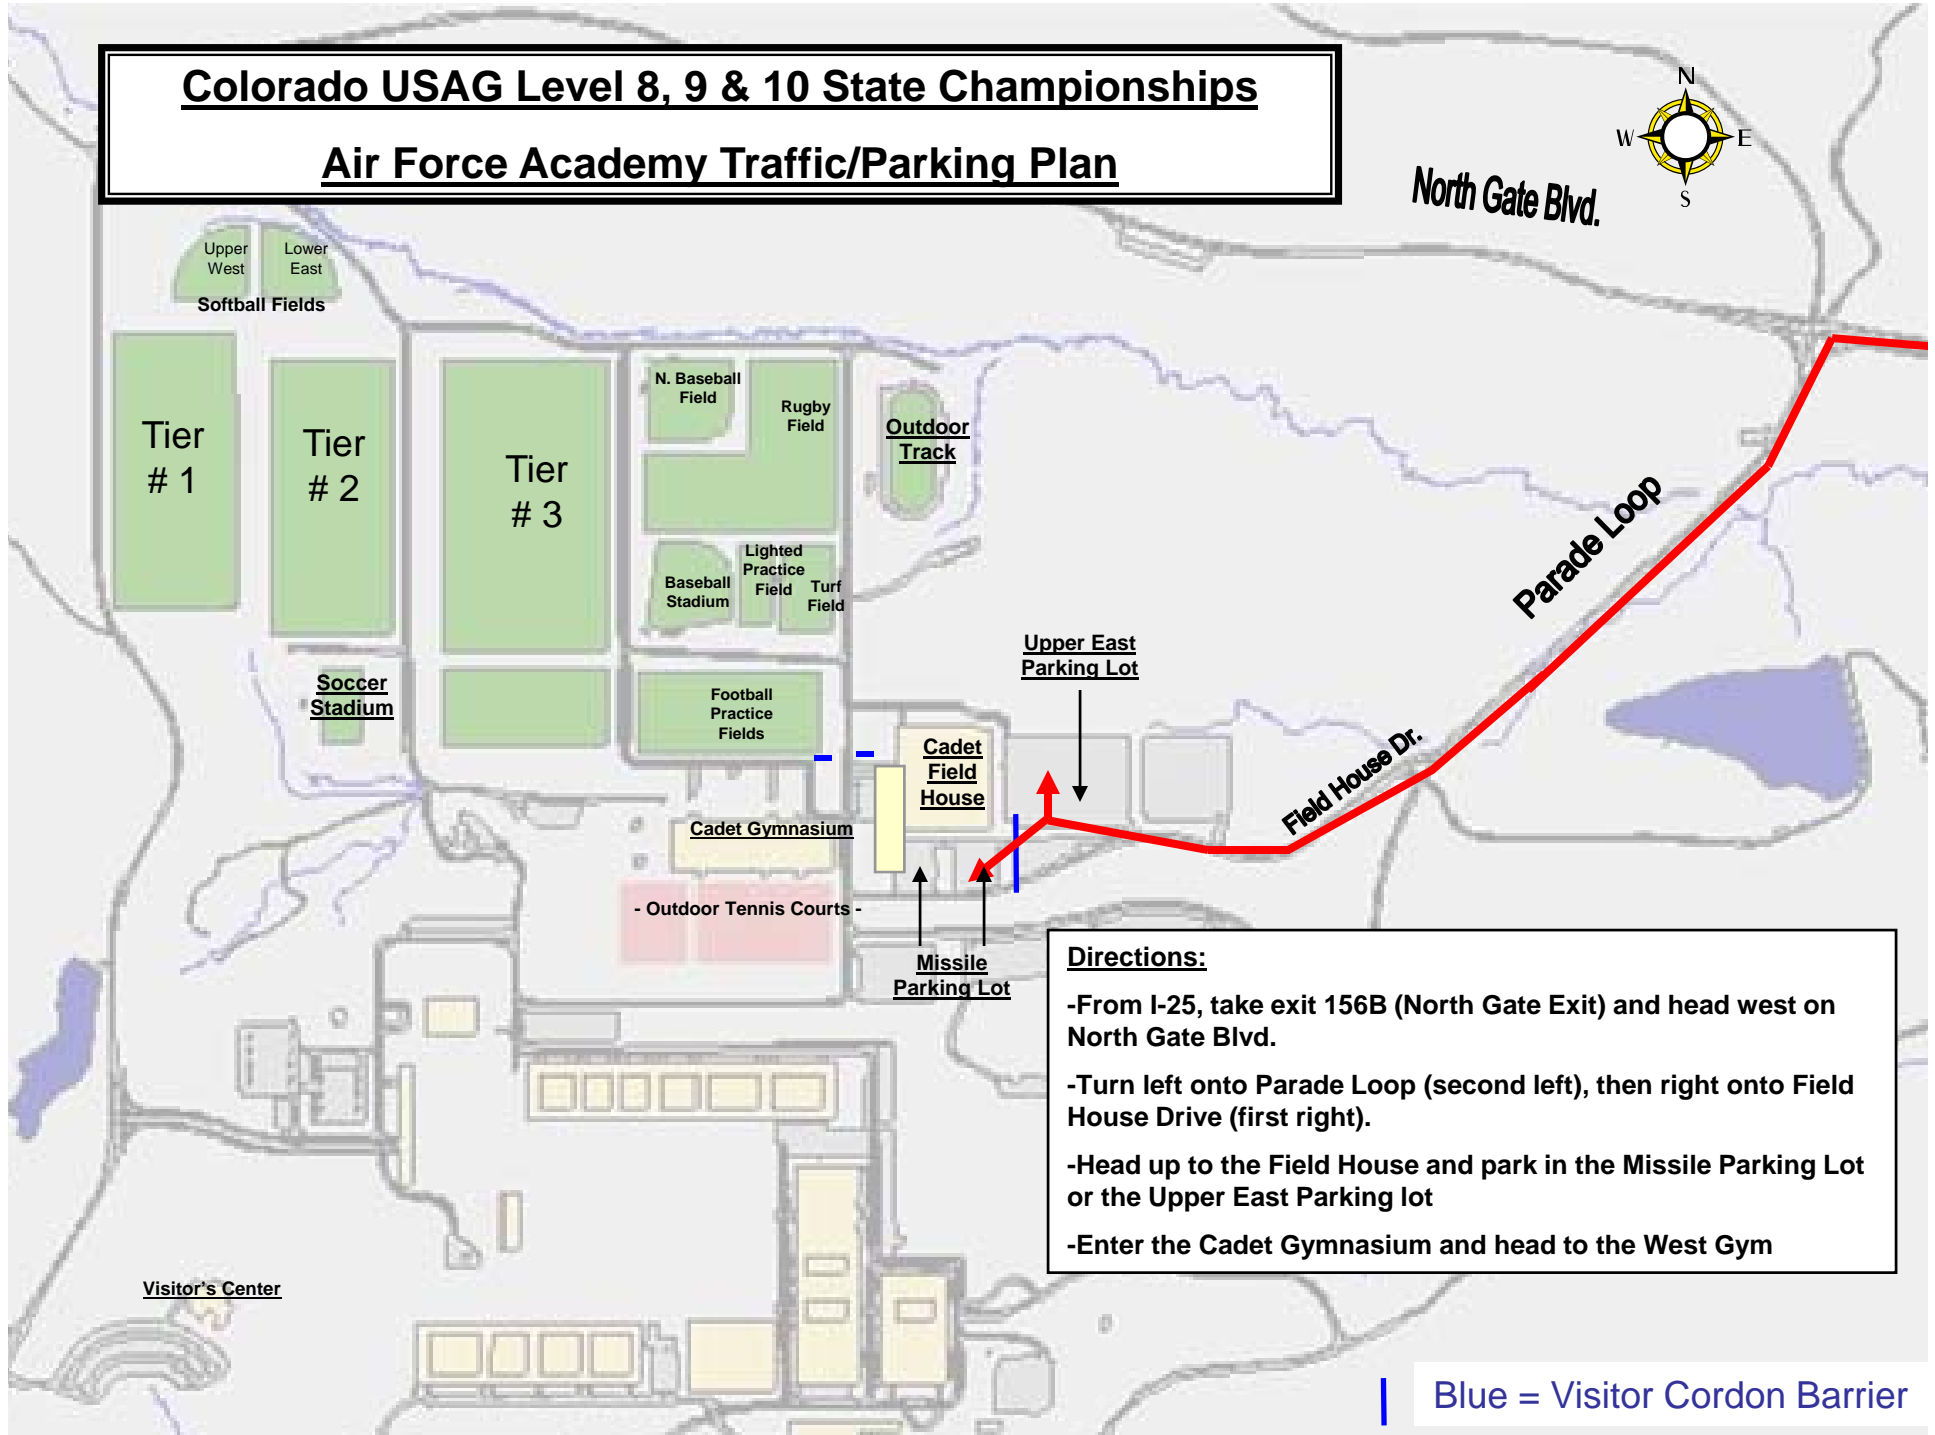

# Colorado USAG Level 8, 9 & 10 State Championships

## Air Force Academy Traffic/Parking Plan

North Gate Blvd.

**Directions:**

- From I-25, take exit 156B (North Gate Exit) and head west on North Gate Blvd.
- Turn left onto Parade Loop (second left), then right onto Field House Drive (first right).
- Head up to the Field House and park in the Missile Parking Lot or the Upper East Parking lot
- Enter the Cadet Gymnasium and head to the West Gym

Blue = Visitor Cordon Barrier